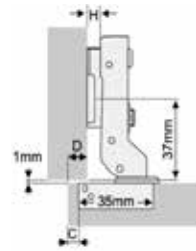

ΚΩΔΙΚΟΣ CODE	
100.250	100

Drilling distance C (mm)	Front overlay D (mm)			
	16	17	18	19 20
3	0			
4		0		
5			0	
6				0
7				0

Mounting plate height H (mm)

Deco-FIT

MAXIMUM

**ΓΟΝΑΤΟ
HALF OVERLAY**

ΚΩΔΙΚΟΣ CODE	
100.251	100