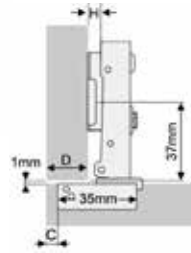

Mounting plate height H (mm)

SGS

Deco-FIT

3D ΜΕ ΦΡΕΝΟ ΚΕΝΤΡΑ ΒΛΜ
3D SOFT CLOSE BLUM PATTERN

ΙΣΙΟΣ
FULL OVERLAY

ΚΩΔΙΚΟΣ CODE	
100.360 3D SOFT CLOSE	100

Drilling distance C (mm)	Front overlay D (mm)				
	16	17	18	19	20
3	0				
4		0			
5			0		
6				0	
7					0