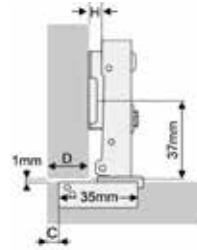

ΚΩΔΙΚΟΣ CODE	
100.250	100

Drilling distance C (mm)	Front overlay D (mm)			
	16	17	18	19 20
3	0			
4		0		
5			0	
6				0
7				0

Mounting plate height H (mm)

Deco-FIT

MAXIMUM

**ΓΟΝΑΤΟ
HALF OVERLAY**

ΚΩΔΙΚΟΣ CODE	
100.251	100