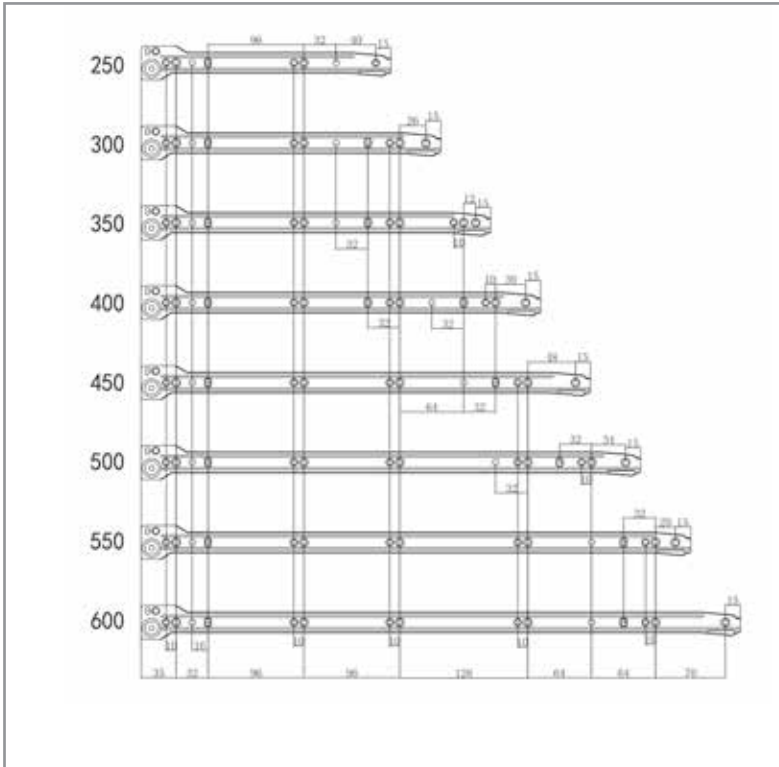

Οδηγός με ροδάκι οικονομικός σε πάχος 1.1 χιλιοστά. Απαλή λειτουργία.

Economical Roller slide in 1.1mm thickness. Smooth fuction.