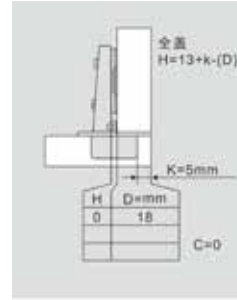

Deco-FIT

**ΙΣΙΟΣ
FULL OVERLAY**

ΚΩΔΙΚΟΣ CODE	
100.203	200

2D
I