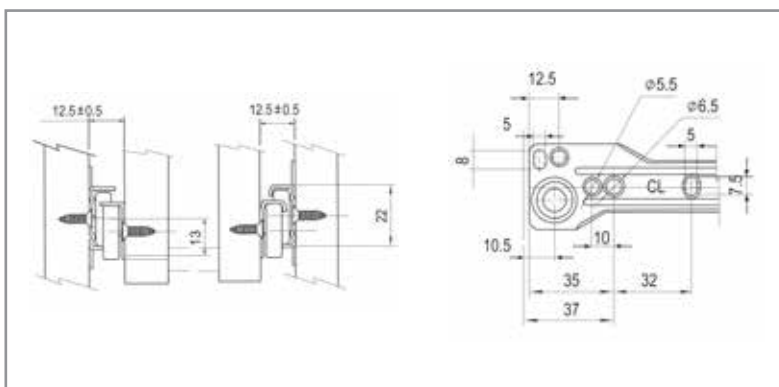

ΚΩΔΙΚΟΣ CODE	ΔΙΑΣΤΑΣΗ SIZE	
100.554	250mm	25
100.555	300mm	
100.556	350mm	
100.557	400mm	
100.558	450mm	
100.559	500mm	
100.560	550mm	
100.563	600mm